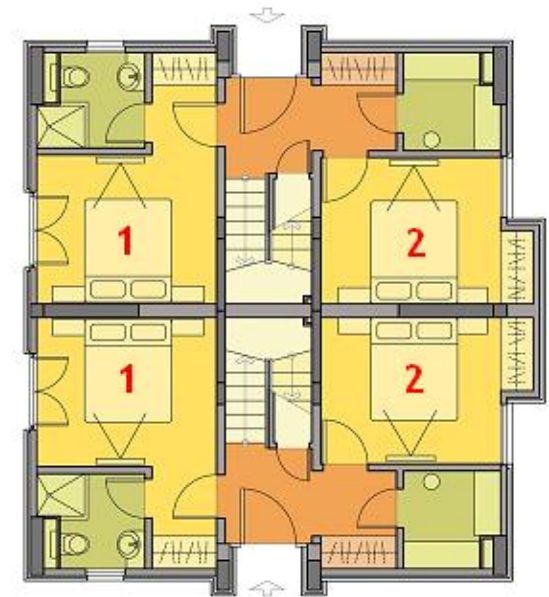

Bedroom

Here you will see the floor plans with the bedrooms numbered 1 to 4. Since the wardrobes vary in type and size per bedroom, they are described separately. Some will have built-in wardrobes and some will have stand alone wardrobes. If you wish to have an alternative to what is described below, that can easily be arranged.

The built-in wardrobes will be up to ceiling height and made to match your choice of bedroom furniture. The design of these wardrobes is two large doors and two smaller doors at the top in the style similar to the bedroom style you choose.

Bedroom 1 (En-suite on Ground Floor):
Built-in wardrobe.

Bedroom 2 (Ground Floor):
Standalone wardrobe (Type: B2DR or V2DR)
You can choose to upgrade to a built-in wardrobe or the larger size of standalone wardrobe. Available space: 130cm x 60cm

Bedroom 3 (En-suite on First Floor):
Built-in wardrobe.

Bedroom 4 (First Floor):
Standalone wardrobe (Type: B2DR or V2DR)
You can choose to upgrade to the large size of standalone wardrobe.

Ground Floor